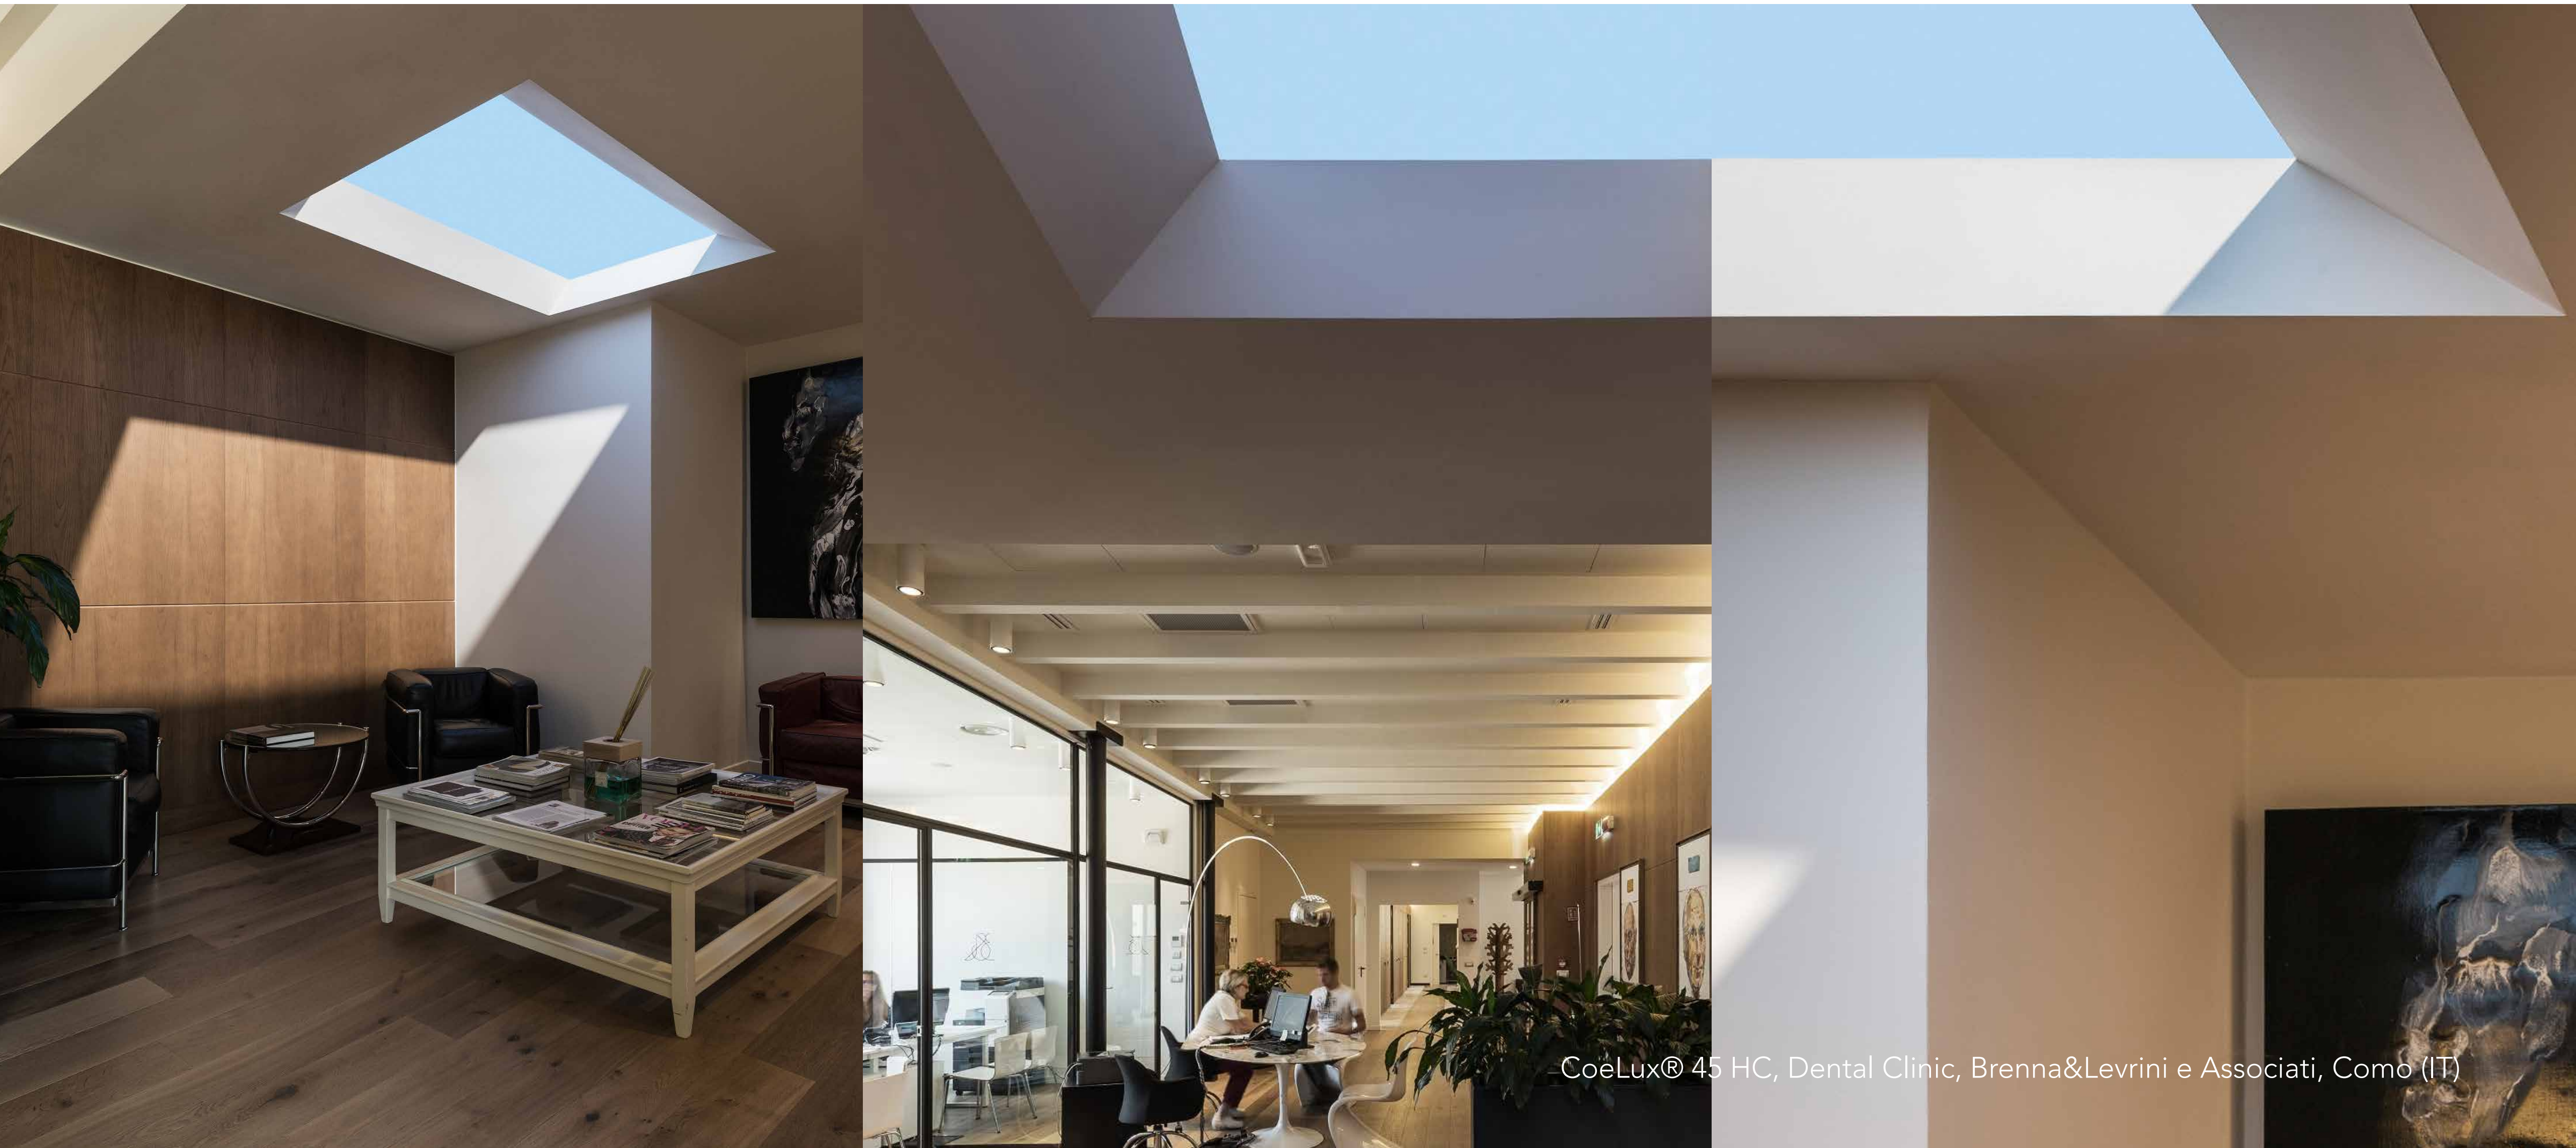

Applications

Healthcare | Hospitality | Retail | Office Space | Architectural | Residential | Public